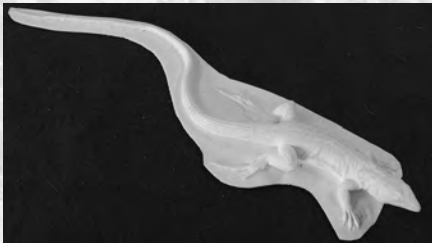

5" Prairie Skink  
Eye Size: 1mm

MRR-251

19" Egyptian Uromastix  
Eye Size: 6mm

MRR-252

5 1/2" Ornate Tree Lizard - Utah  
Eye Size: 2mm

MRR-253

11" Tiger Whiptail  
Eye Size: 3mm

MRR-254

9" Clark Spiny Lizard  
Eye Size: 3mm

MRR-270

4" Ornate Tree Lizard - Arizona  
Eye Size: 2mm